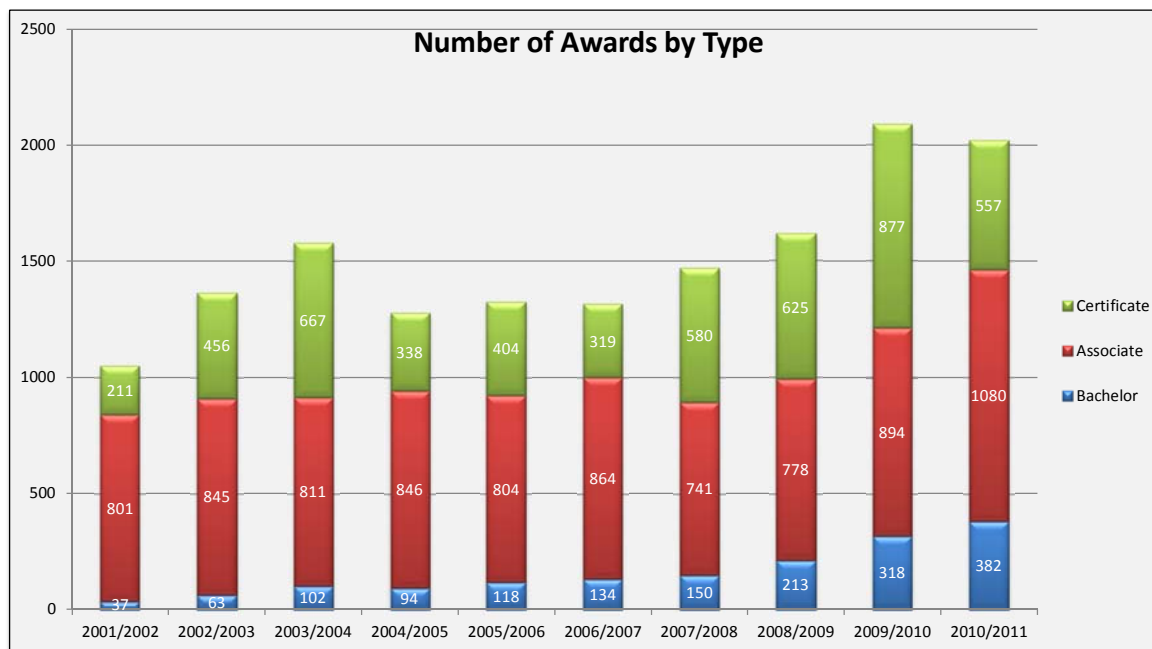

Dixie State College of Utah

Number of awards granted by degree/certificate from 1999/00 forward:

Degree	1999/2000	2000/2001	2001/2002	2002/2003	2003/2004	2004/2005	2005/2006	2006/2007	2007/2008	2008/2009	2009/2010	2010/2011
Bachelor of Science (BA)	-	-	-	-	-	-	-	-	1	3	12	10
Bachelor of Science (BS)	-	1	37	63	102	94	104	123	139	194	294	358
Bachelor of Science in Nursing (BSN)	-	-	-	-	-	-	14	11	10	16	12	14
Total Bachelor Degrees		1	37	63	102	94	118	134	150	213	318	382
Associate of Art (AA)	199	200	208	229	217	184	161	157	139	112	140	135
Associate of Science (AS)	498	467	505	479	452	475	466	527	440	487	556	726
Associate of Science in Business (ASB/AB)	-	17	42	72	71	112	102	77	41	59	62	65
Associate of Science in Criminal Justice (AC)	-	-	-	-	2	0	1	1	3	5	7	7
Associate of Science in Pre-Engineering (APE)	1	1	5	7	6	9	7	6	4	6	4	2
Associate of Applied Science (AAS)	38	39	41	58	63	66	67	96	114	109	125	145
Total Associate Degrees	736	724	801	845	811	846	804	864	741	778	894	1080
Total Degrees	736	725	838	908	913	940	922	998	891	991	1212	1462
Certificates												
Certificate of less than 30 credits (less than one year)	109	71	107	388	592	237	263	216	480	528	771	469
Certificate of 30 credits or more (1 year or more)	119	246	104	68	75	101	141	103	100	97	106	88
Total Certificates	228	317	211	456	667	338	404	319	580	625	877	557

Graduation data based on USHE and IPEDS defined period of time, July 1st through June 30.