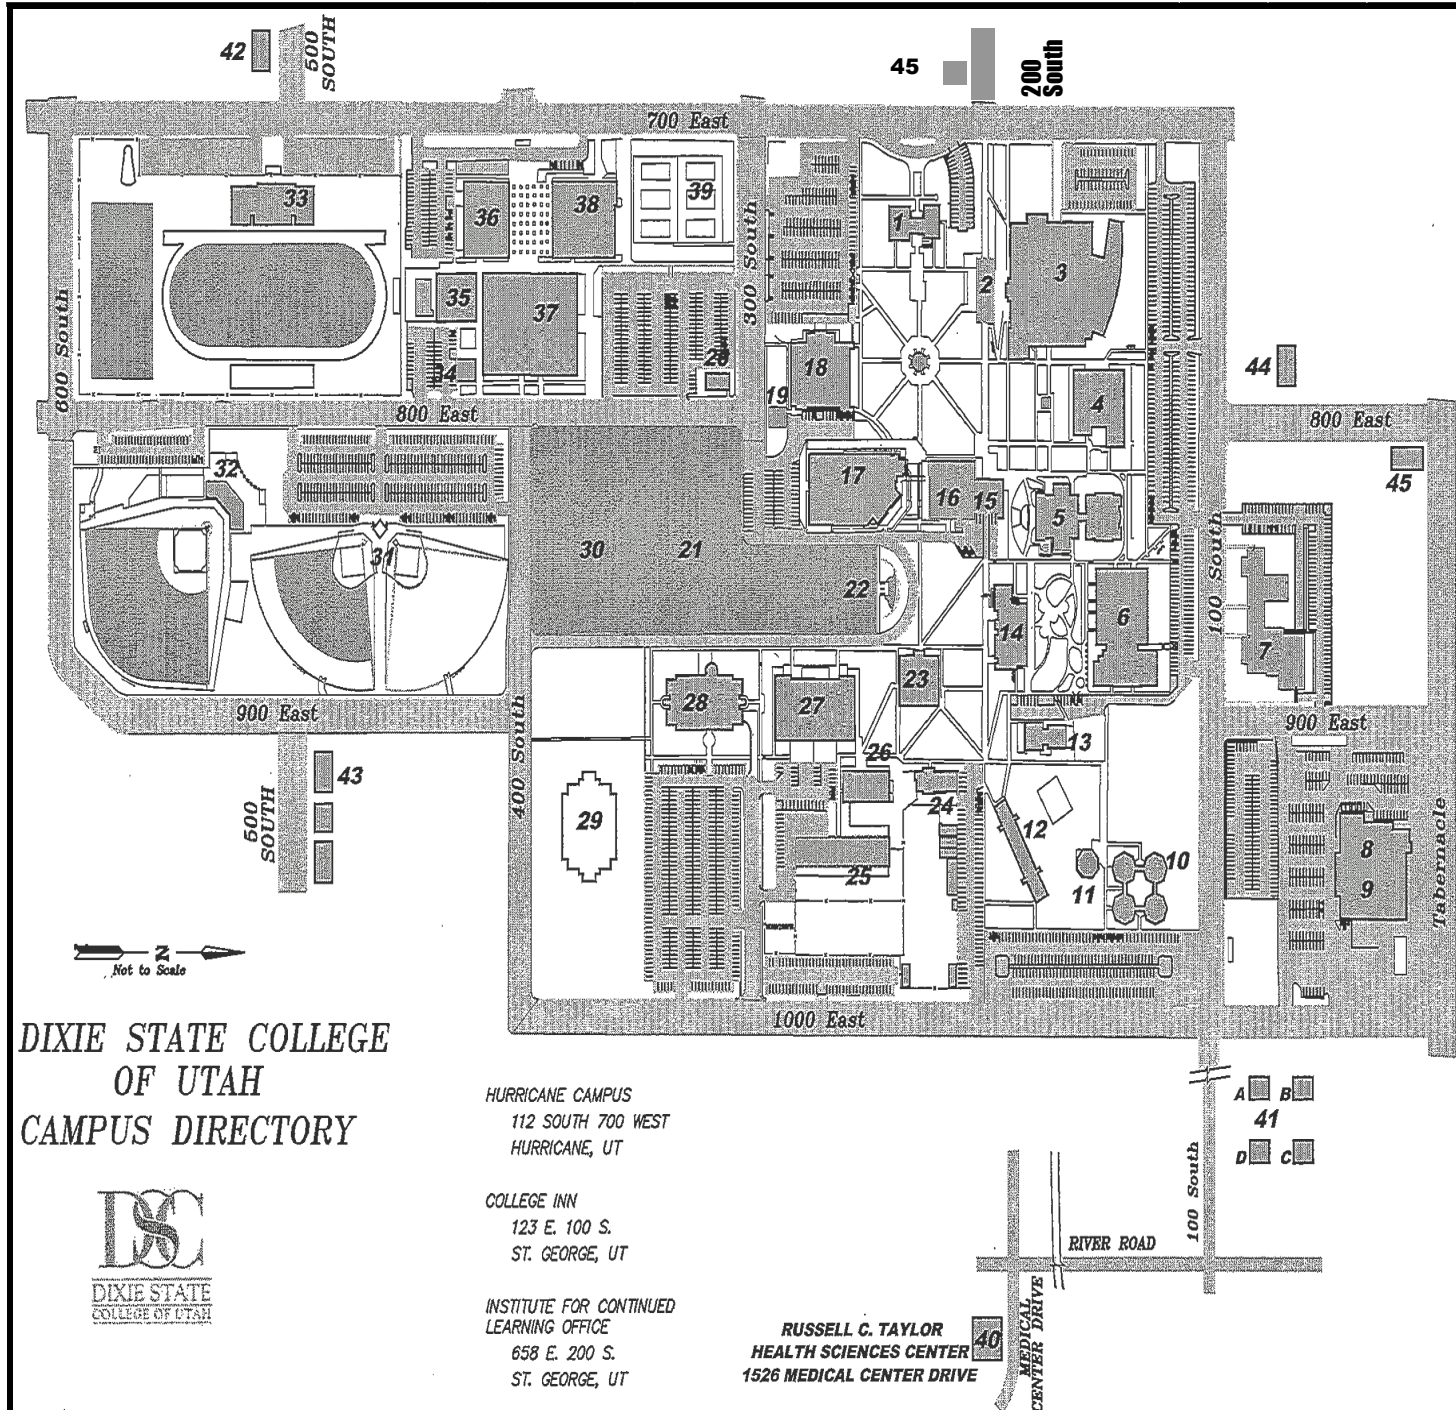

Directory

DIXIE STATE COLLEGE OF UTAH CAMPUS DIRECTORY

HURRICANE CAMPUS
112 SOUTH 700 WEST
HURRICANE, UT

COLLEGE INN
123 E. 100 S.
ST. GEORGE, UT

INSTITUTE FOR CONTINUED
LEARNING OFFICE
658 E. 200 S.
ST. GEORGE, UT

RUSSELL C. TAYLOR
HEALTH SCIENCES CENTER
1526 MEDICAL CENTER DRIVE

1. S. J. Atkin Administration (ADM)
2. Graff Building (GRAFF)
3. Echols Fine Arts Center (ECCLE)
4. Education & Family Studies (EDFAM)
5. Val A. Browning Library (LIB)
6. Science Building (SCI)
7. North Instructional Building (NIB)
8. North Plaza Building (NPZ)
9. Dixie Applied Technology (DXATC)
10. Nisson Towers
11. Student Resident Life
12. Shiloh Hall
13. Heating Plant
14. Browning Learning Resource Center (BRN) DUNFORD AUDITORIUM
15. Career Center & Financial Aid
16. Edith S. Whitehead Student Services Center (SSC)
17. Kenneth N. Gardner Student Center (GAR)
18. Gymnasium (GYM)
19. Recreation Center Storage
20. Campus Security (Police)
21. Encampment Mall
22. Encampment Mall Monument
23. McDonald Center (MCDON)
24. Campus Services
25. Automotive
26. Technology (TECH)
27. Jennings Center (JEN)
28. Udvar Hazy School of Business (HAZY) (UHB)
29. LDS Institute
30. Play Fields
31. Cooper Diamonds Softball Complex
32. Hurst Baseball Complex (HURST)
33. Hansen Stadium (HANSEN)
34. Building Maintenance Shop
35. Echols Fitness Center (FITNESS)
36. Smith Computer Center (SCC)
37. Burns Arena (BURNS)
38. Cox Auditorium (COX)
39. Tennis Courts
40. Health Science Center (TAYLOR)
1526 Medical Center Drive
41. University Plaza (UPLAZA)
42. Alumni House
43. Abby Apartments
44. Dixie View Apartments
45. ICL Office